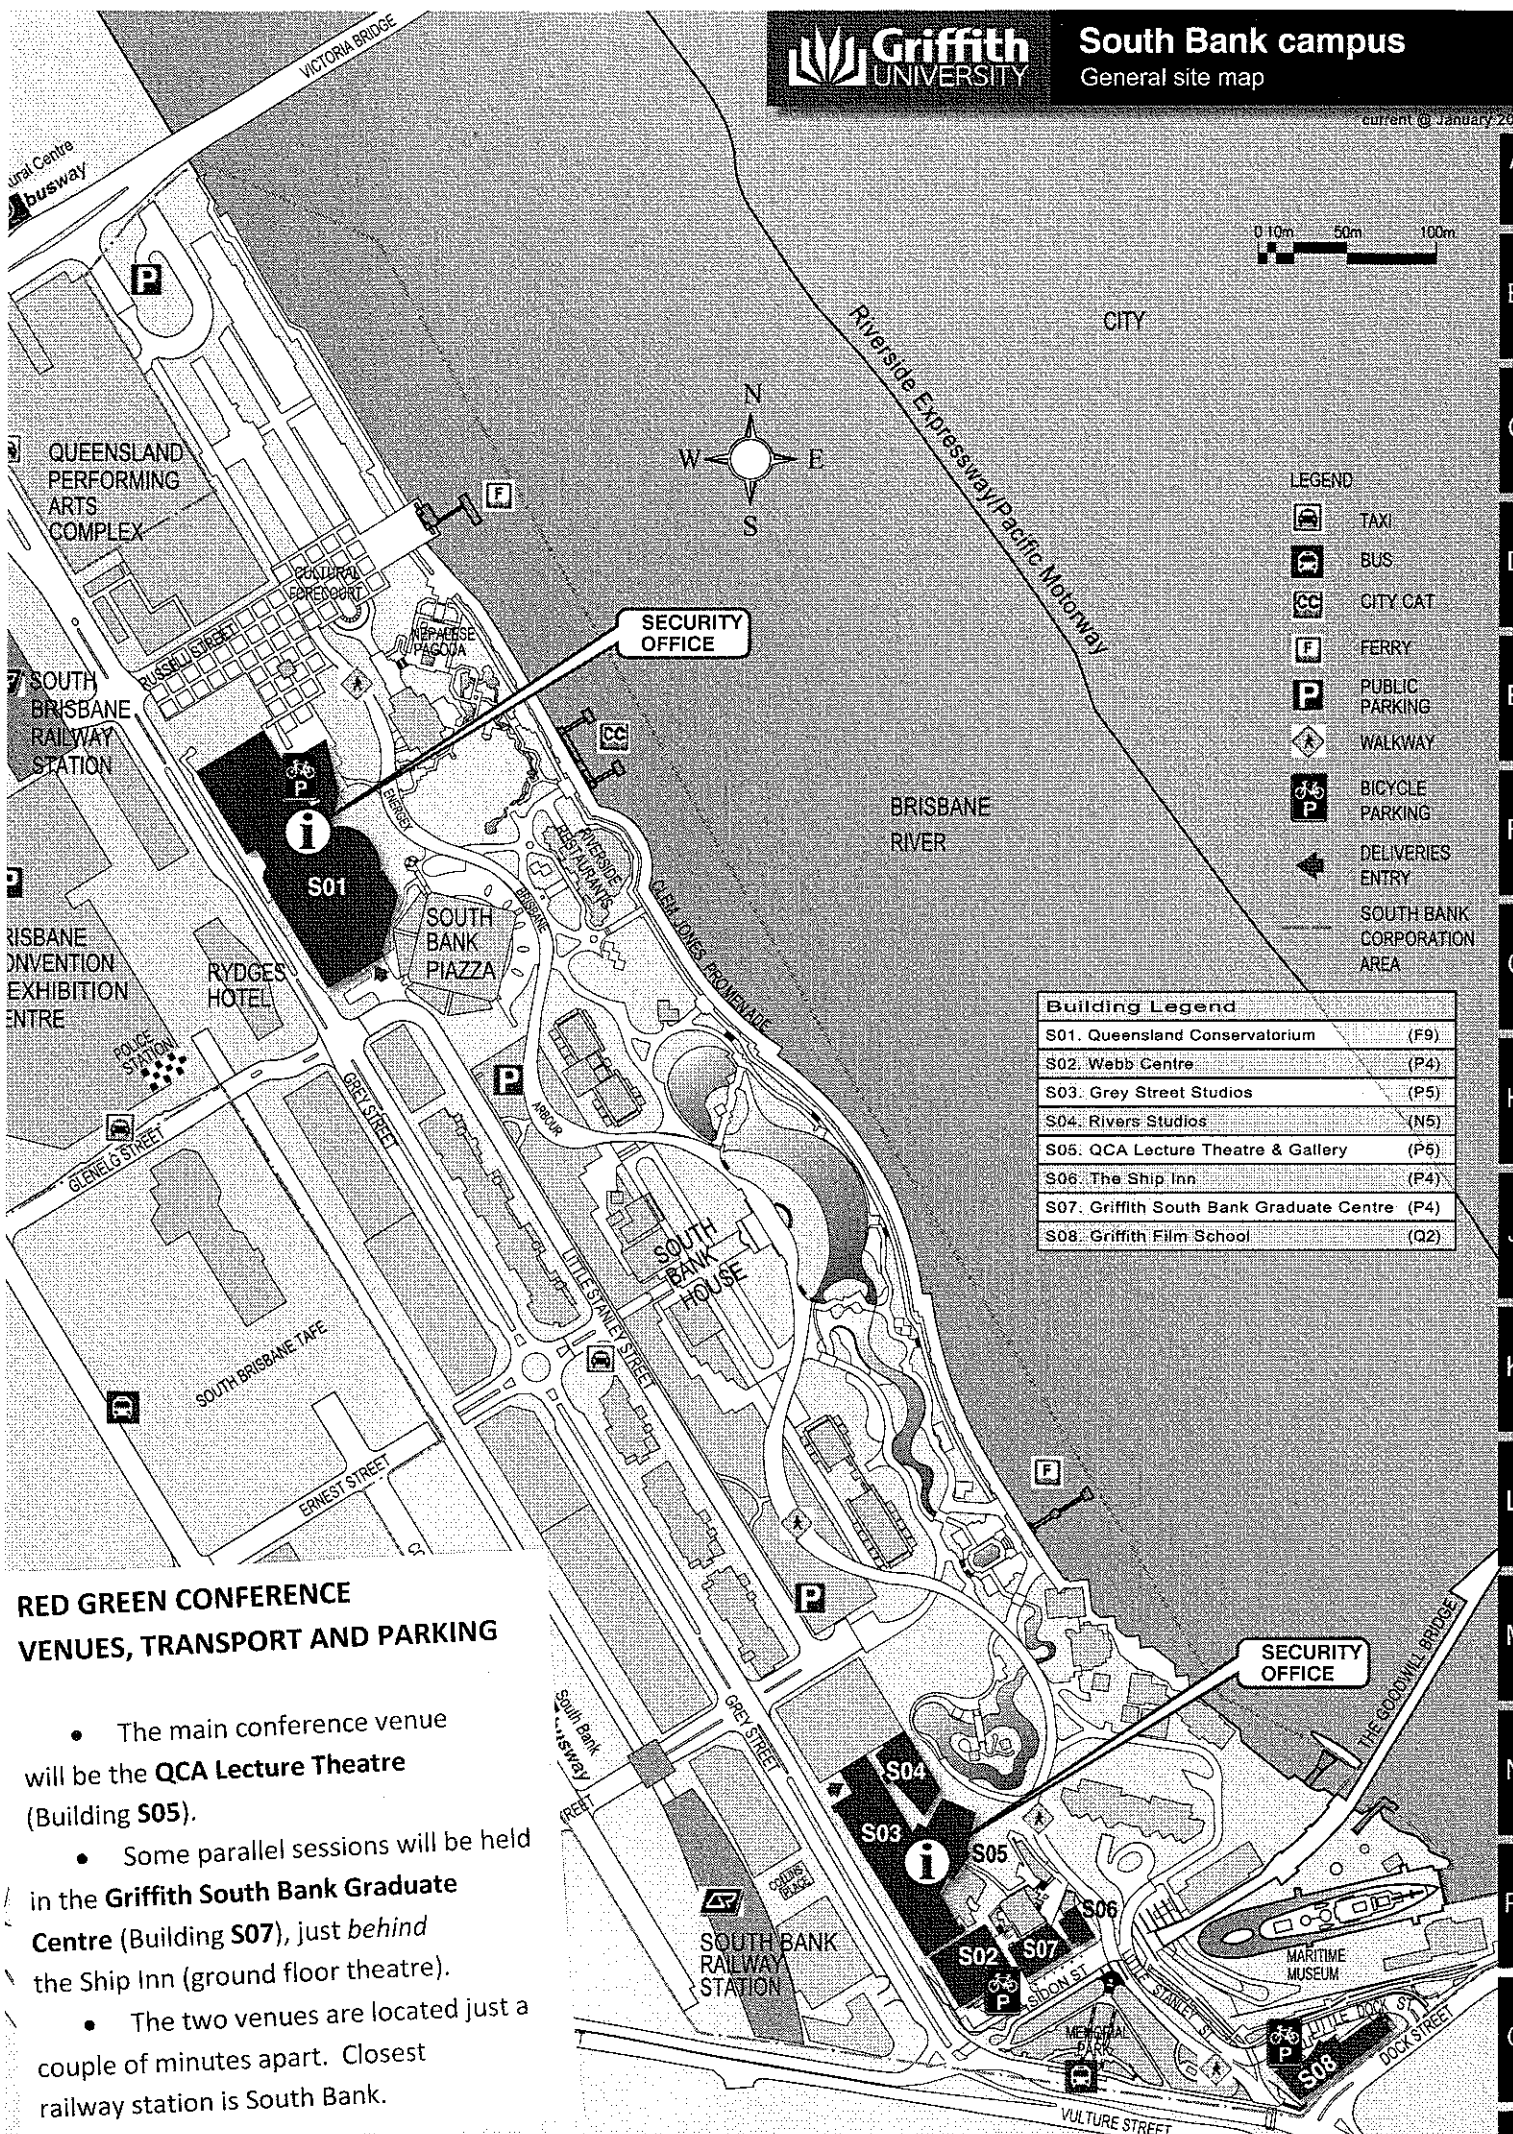

**RED GREEN CONFERENCE
VENUES, TRANSPORT AND PARKING**

- The main conference venue will be the **QCA Lecture Theatre** (Building S05).
- Some parallel sessions will be held in the **Griffith South Bank Graduate Centre** (Building S07), just behind the Ship Inn (ground floor theatre).
- The two venues are located just a couple of minutes apart. Closest railway station is South Bank.

LEGEND

- TAXI
- BUS
- CITY CAT
- FERRY
- PUBLIC PARKING
- WALKWAY
- BICYCLE PARKING
- DELIVERIES ENTRY
- SOUTH BANK CORPORATION AREA

Building Legend	
S01. Queensland Conservatorium	(F9)
S02. Webb Centre	(P4)
S03. Grey Street Studios	(P5)
S04. Rivers Studios	(N5)
S05. QCA Lecture Theatre & Gallery	(P6)
S06. The Ship Inn	(P4)
S07. Griffith South Bank Graduate Centre	(P4)
S08. Griffith Film School	(Q2)

RED GREEN CONFERENCE VENUES, TRANSPORT AND PARKING

- The main conference venue will be the **QCA Lecture Theatre** (Building S05).
- Some parallel sessions will be held in the **Griffith South Bank Graduate Centre** (Building S07), just behind the Ship Inn (ground floor theatre).
- The two venues are located just a couple of minutes apart. Closest railway station is South Bank.